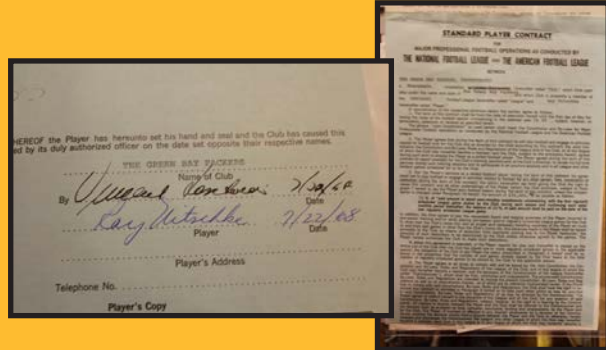

VINTAGE 1960'S BOBBLE HEADS

VINTAGE 1960'S SALVO STATUES

CIRCA 1965 EQUIPMENT BAGS

CIRCA 1994 EQUIPMENT BAGS

RAY NITSCHKE'S ORIGINAL CONTRACT  
SIGNED BY RAY & VINCE LOMBARDI

CIRCA 1960'S MEGAPHONES

CIRCA  
1940-1960  
EQUIPMENT TRUNK