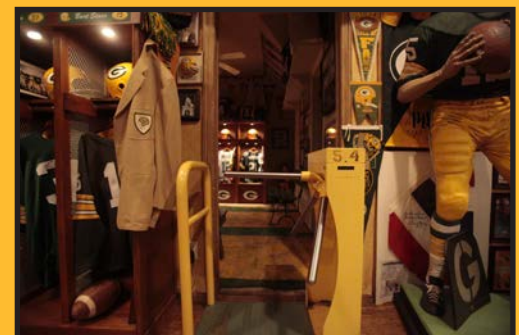

MOM-GERMAINE PIRLOT

1942 LUMBERJACK BAND

1940-1944 FIELD PASSES

OLD CITY STADIUM-PACKER BAND

ORIGINAL BATONS & PHOTOS CIRCA 1939-1944

SIDE LINE BENCH FROM ICE BOWL. ONLY 1 of 3 KNOW TO EXIST

**MODERN DAY GREEN BAY LOCKER ROOM FEATURING MODERN DAY STARS  
ROOM CARPETED WITH GAME USED SUPER BOWL XLV PACKER END ZONE**