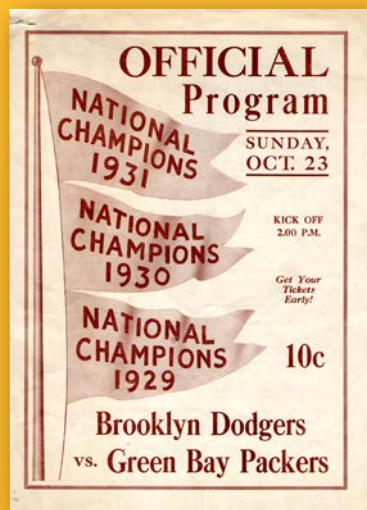

1932 PROGRAM