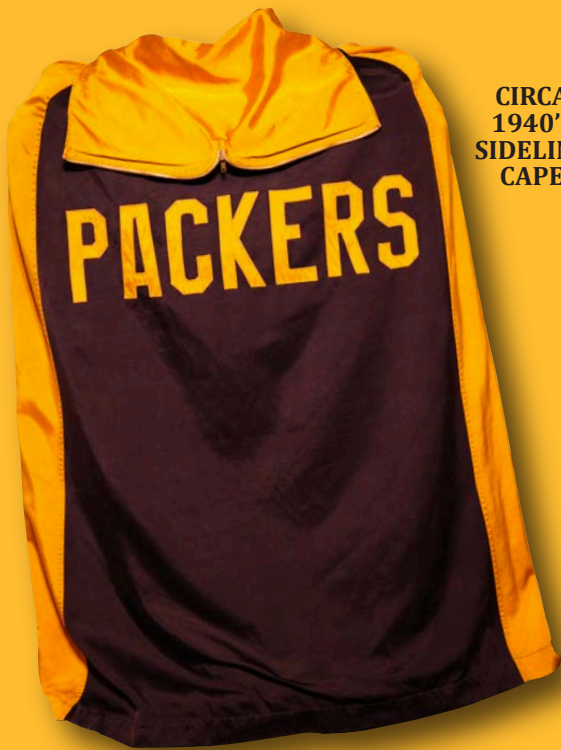

CIRCA 1945  
PLAYER SWEATER

CIRCA  
1959 COAT

CIRCA 1965  
PLAYER SWEATER

CIRCA 1965  
JIM TAYLOR #31  
SIDELINE COAT

CIRCA 1967  
PLAYER SWEATER

1965  
BROADSIDE

RARE CIRCA 1966 OVERSIZED  
BROADSIDE

CIRCA  
1940's  
SIDELINE  
CAPE

CIRCA  
1960's  
RAIN  
COAT

CIRCA  
1970  
SWEATER

CIRCA  
1980  
SWEATER

CIRCA  
1940's  
PACKER HELMET

1967  
CARROL DALE  
PRO BOWL GAME HELMET

CIRCA  
1960's  
USHER HAT

**RAY NITSCHKE 1968 NFL  
PLAYER OF THE YEAR AWARD**